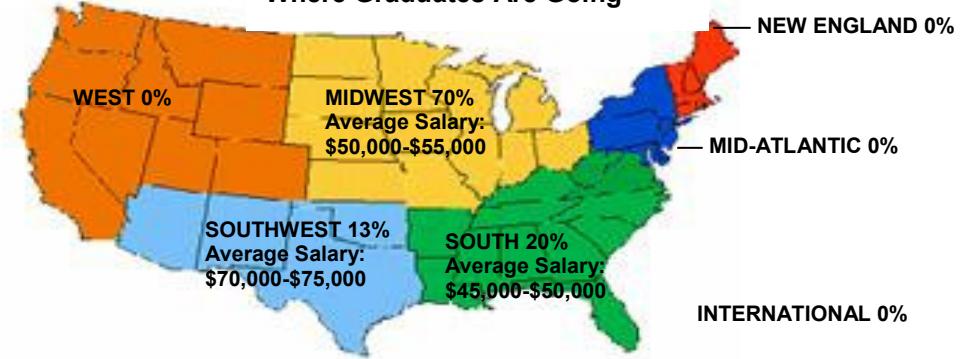

Salary	Average	Median	Mode	Range
Master Degree Level (n=9)	\$40,000-\$45,000	\$40,000-\$45,000	NA	\$15,000-\$60,000

### Where Graduates Are Going