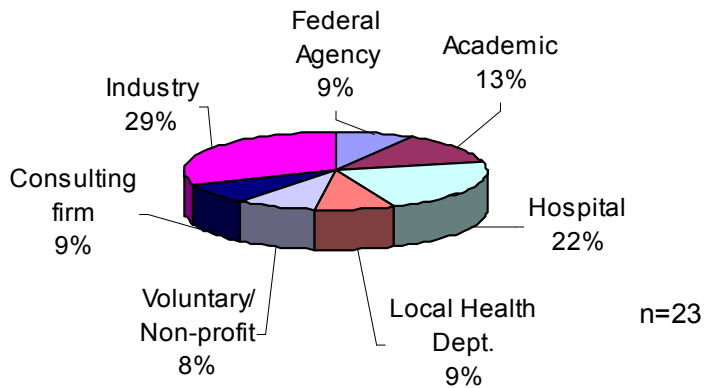

Salary	Average	Median	Mode	Range
Master Degree Level (n=9)	\$40,000-\$45,000	\$40,000-\$45,000	NA	\$15,000-\$60,000

### Postgraduate Activities

### Where Graduates Are Going

### Placement of Graduates by Employment Sector