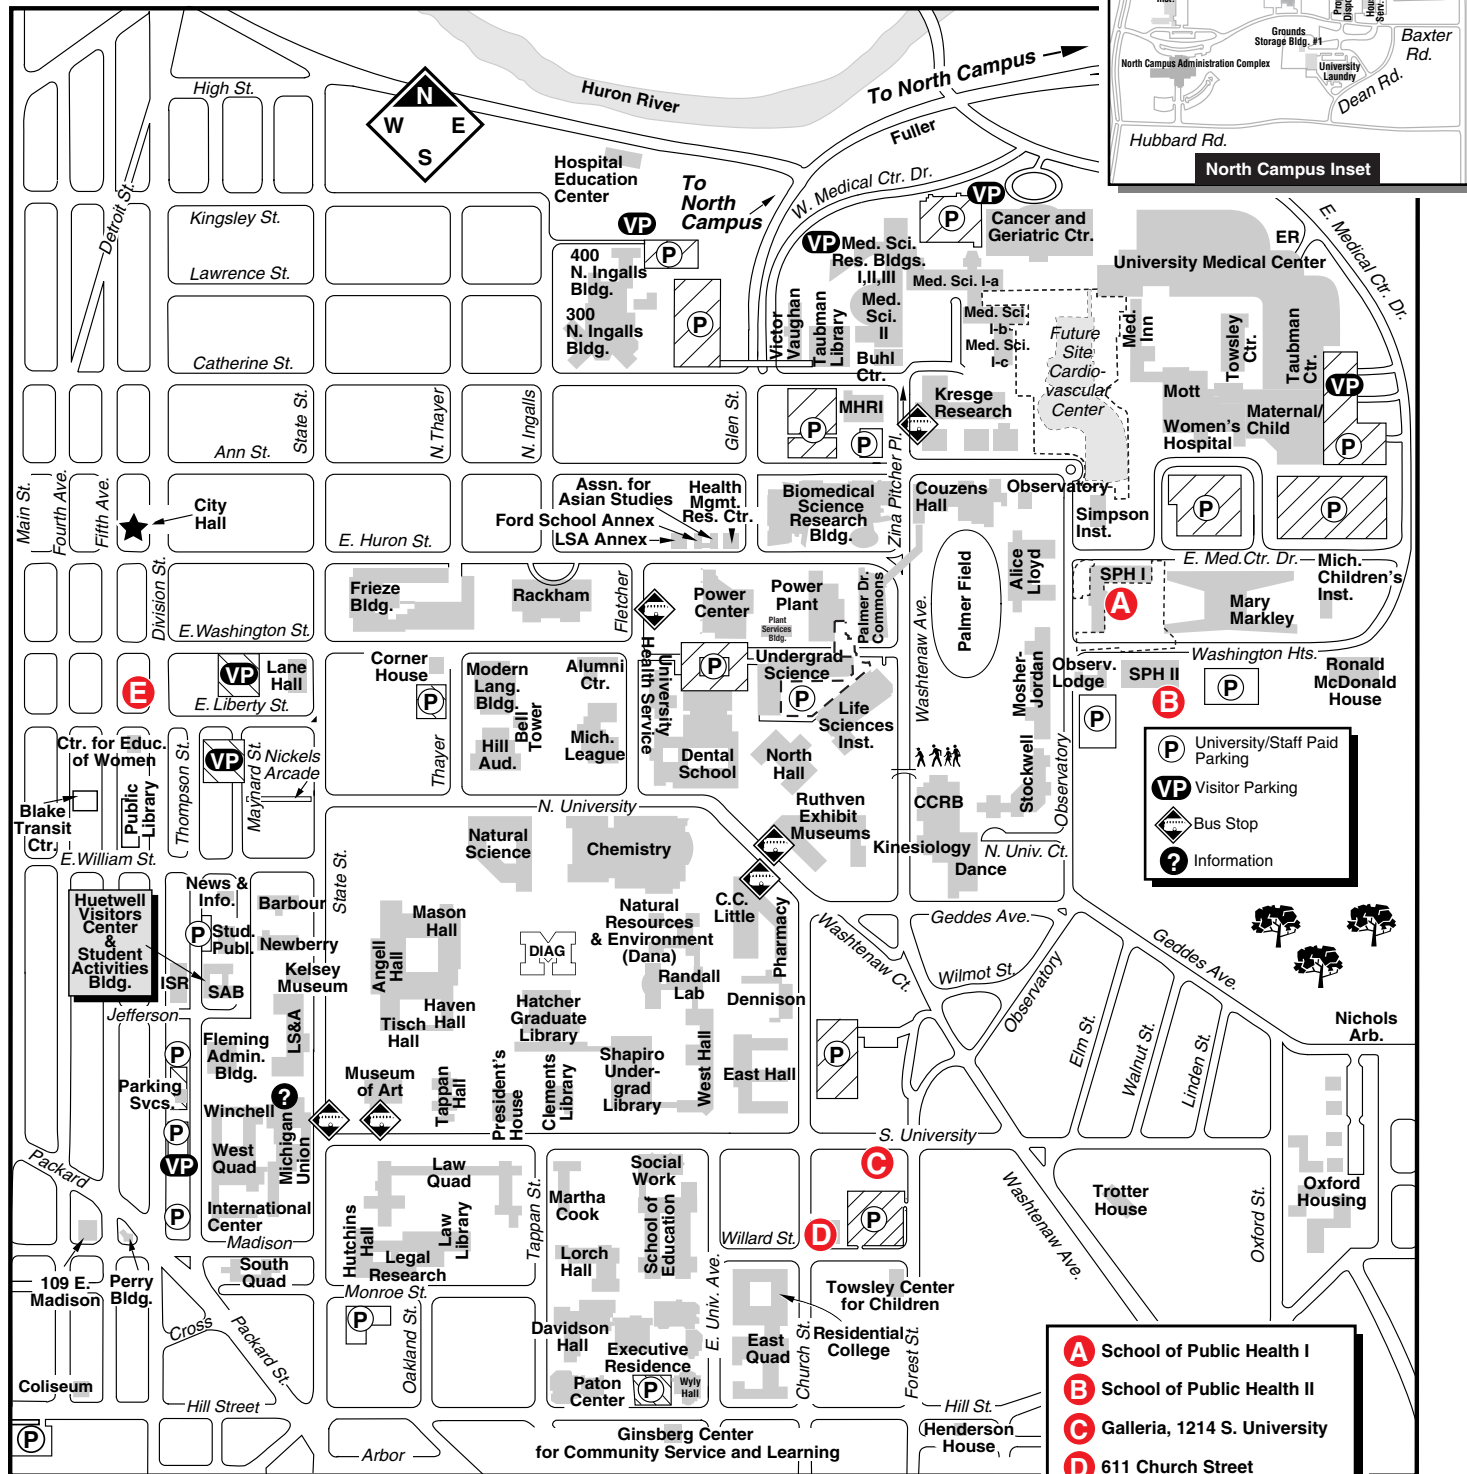

University of Michigan Central Campus

Epidemiology locations

- A** School of Public Health I
- B** School of Public Health II
- C** Galleria, 1214 S. University
- D** 611 Church Street
- E** 339 E. Liberty
- F** Class Lab, 1919 Green Road